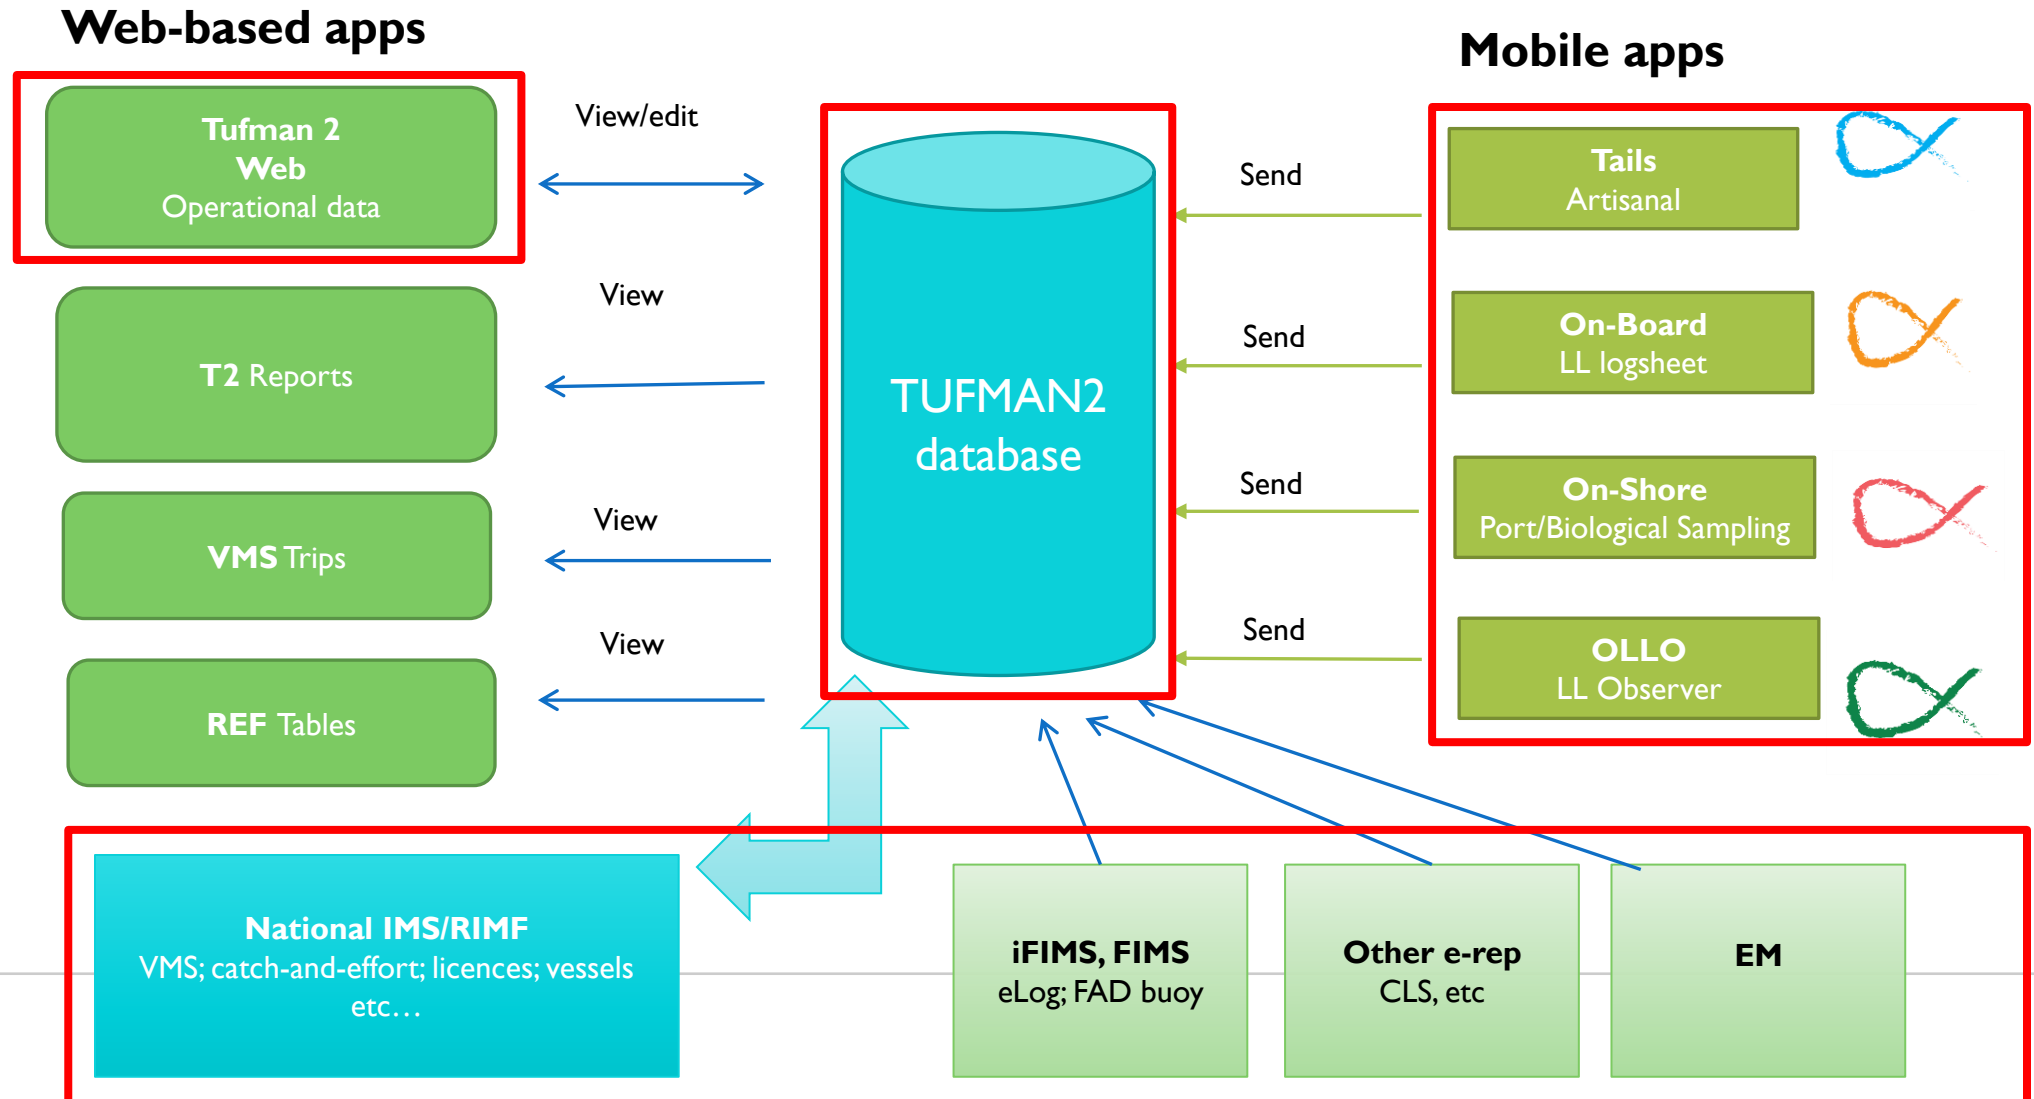

Data Quality Checks in TUFMAN2

Tuna Data Workshop 2024

TUFMAN2 Data Integration

DQC Challenges

DQC cube - Logsheet Issues Summary

DQC cube - Logsheet Issues Details

Pacific
Community
Communauté
du Pacifique