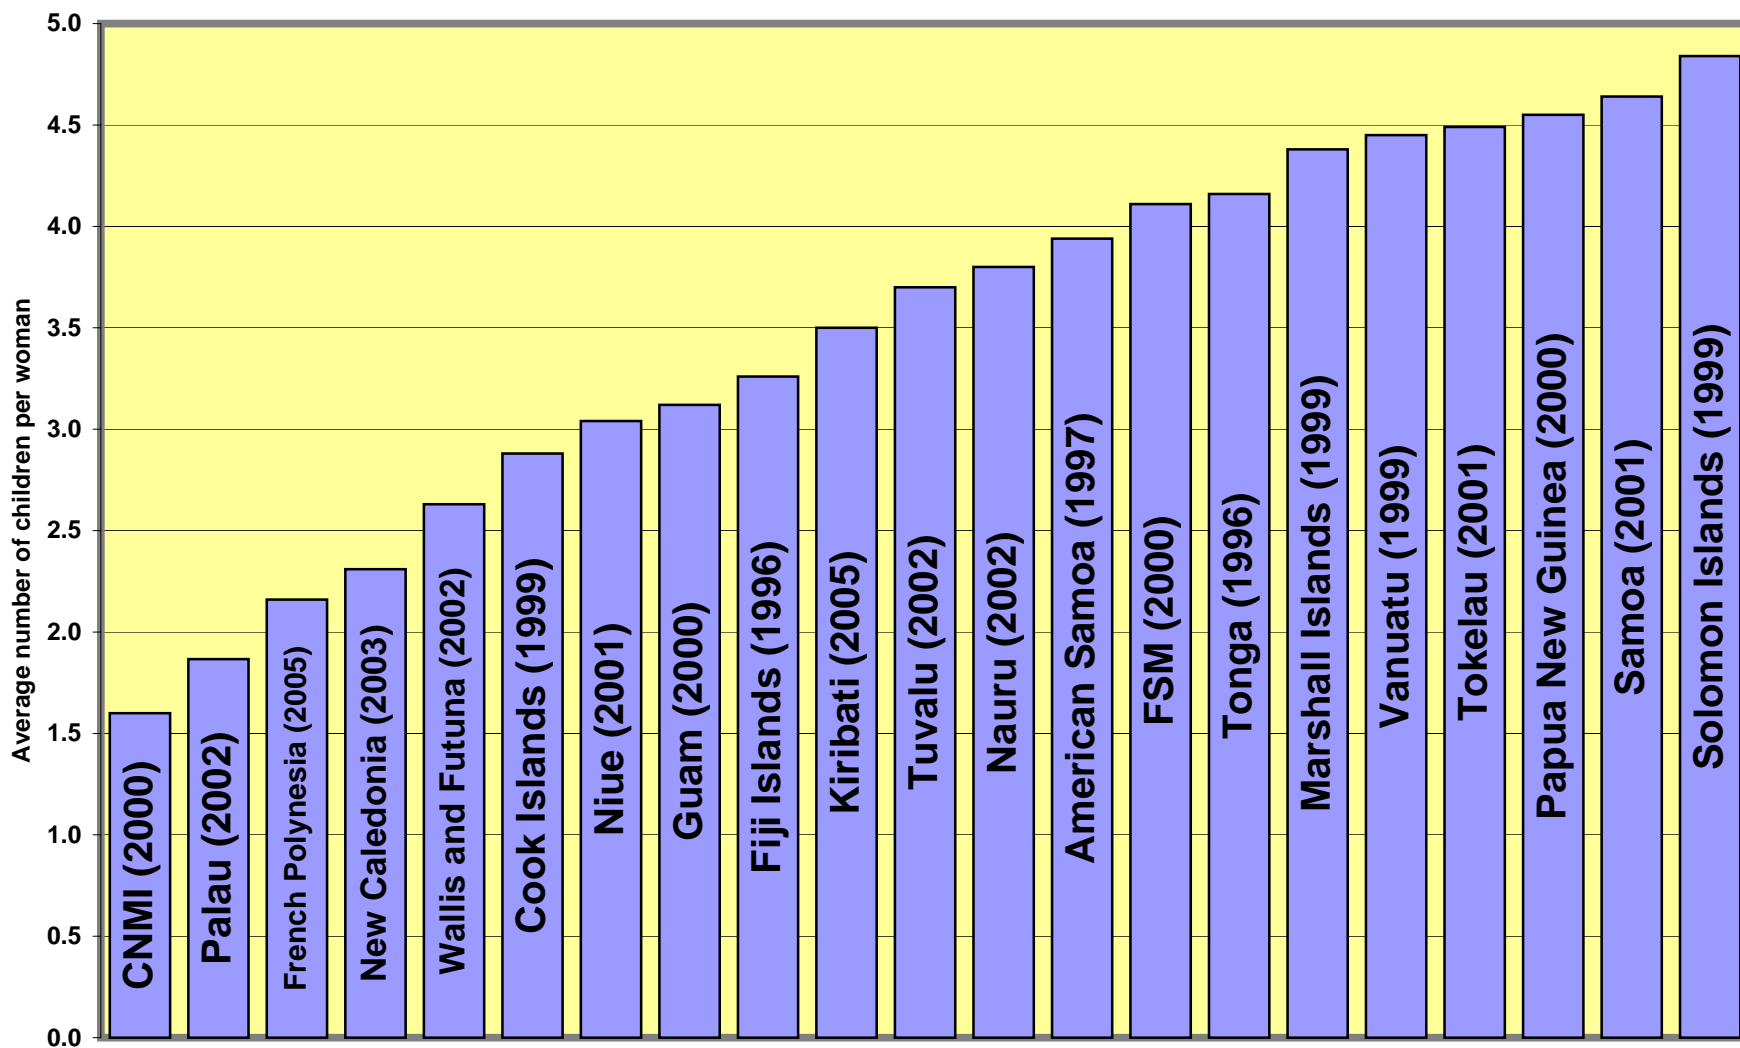

Total fertility rate (TFR), Pacific Island countries, latest available data

Source : Secretariat of the Pacific Community (SPC), Noumea, 2006