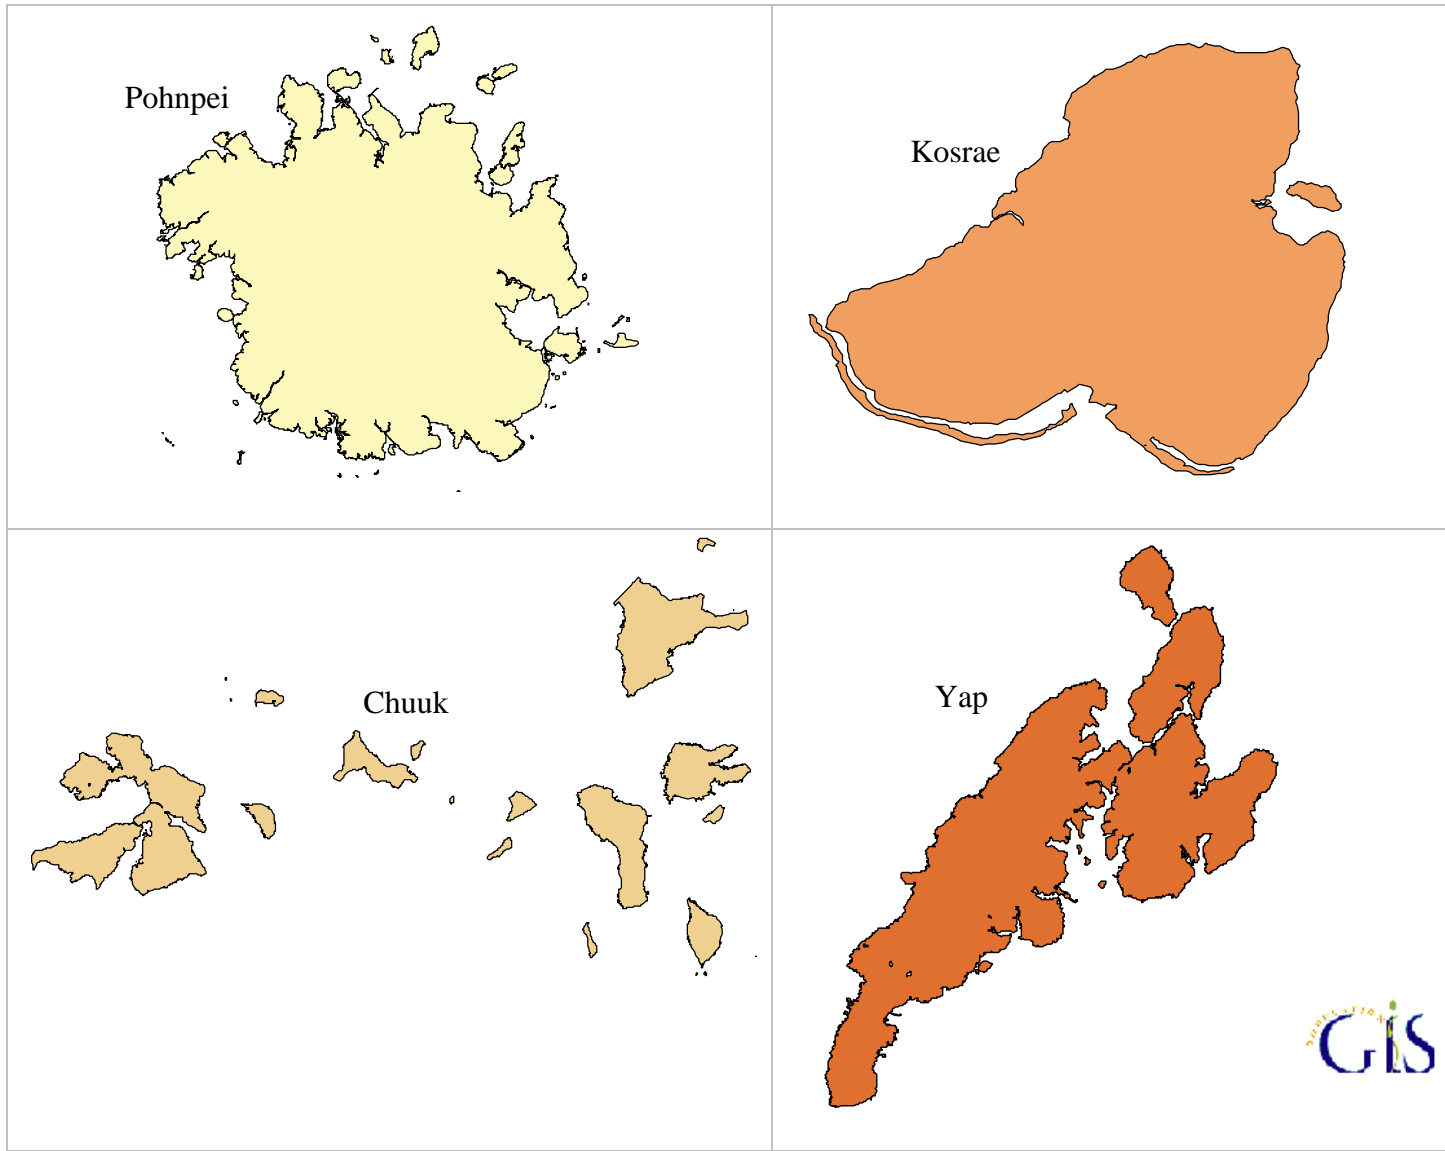

Secondary School Enrollment by State : 2000 Census

The color of the maps corresponds to level of enrollment. The lighter the color the smaller the growth and vice versa.

Secondary School Attendance (%) by State

- 74.4
- 73.3
- 64.0
- 59.7