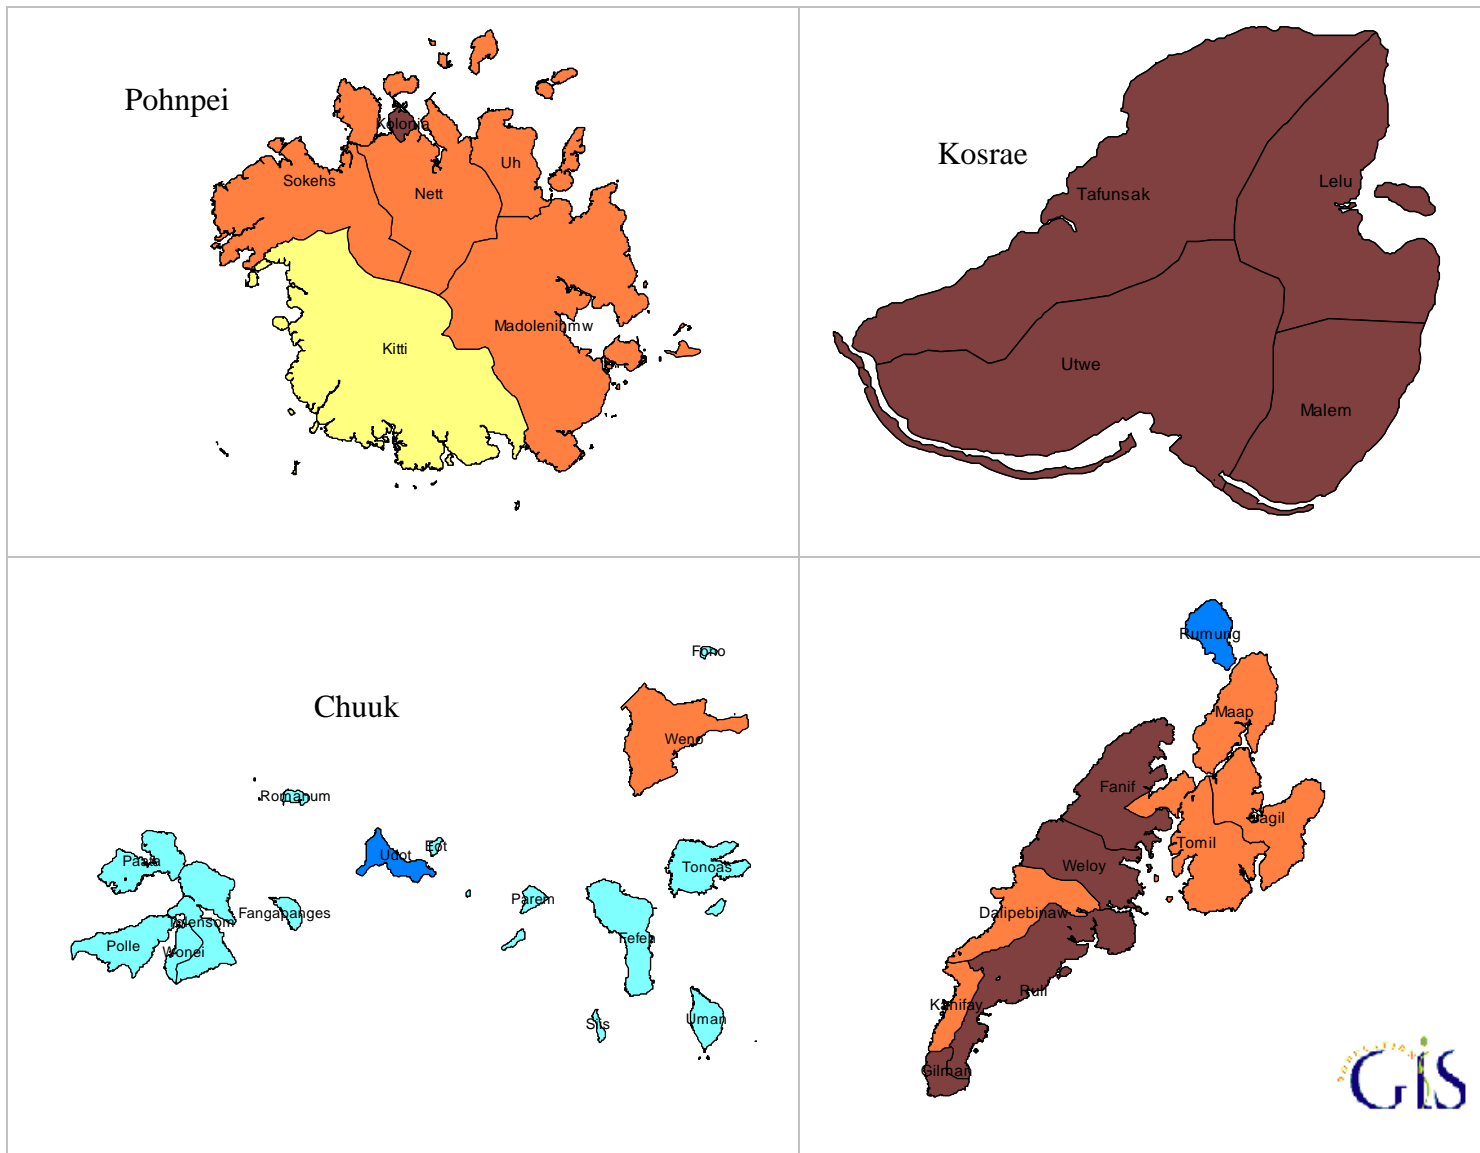

Households with Electricity by Municipality* (%): 2000 Census

The color of each area corresponds to the annual growth rate. Yellow areas have an indicator rate within the national average, blue areas have an indicator below the national average, and orange or brown areas indicate rates above the national average.