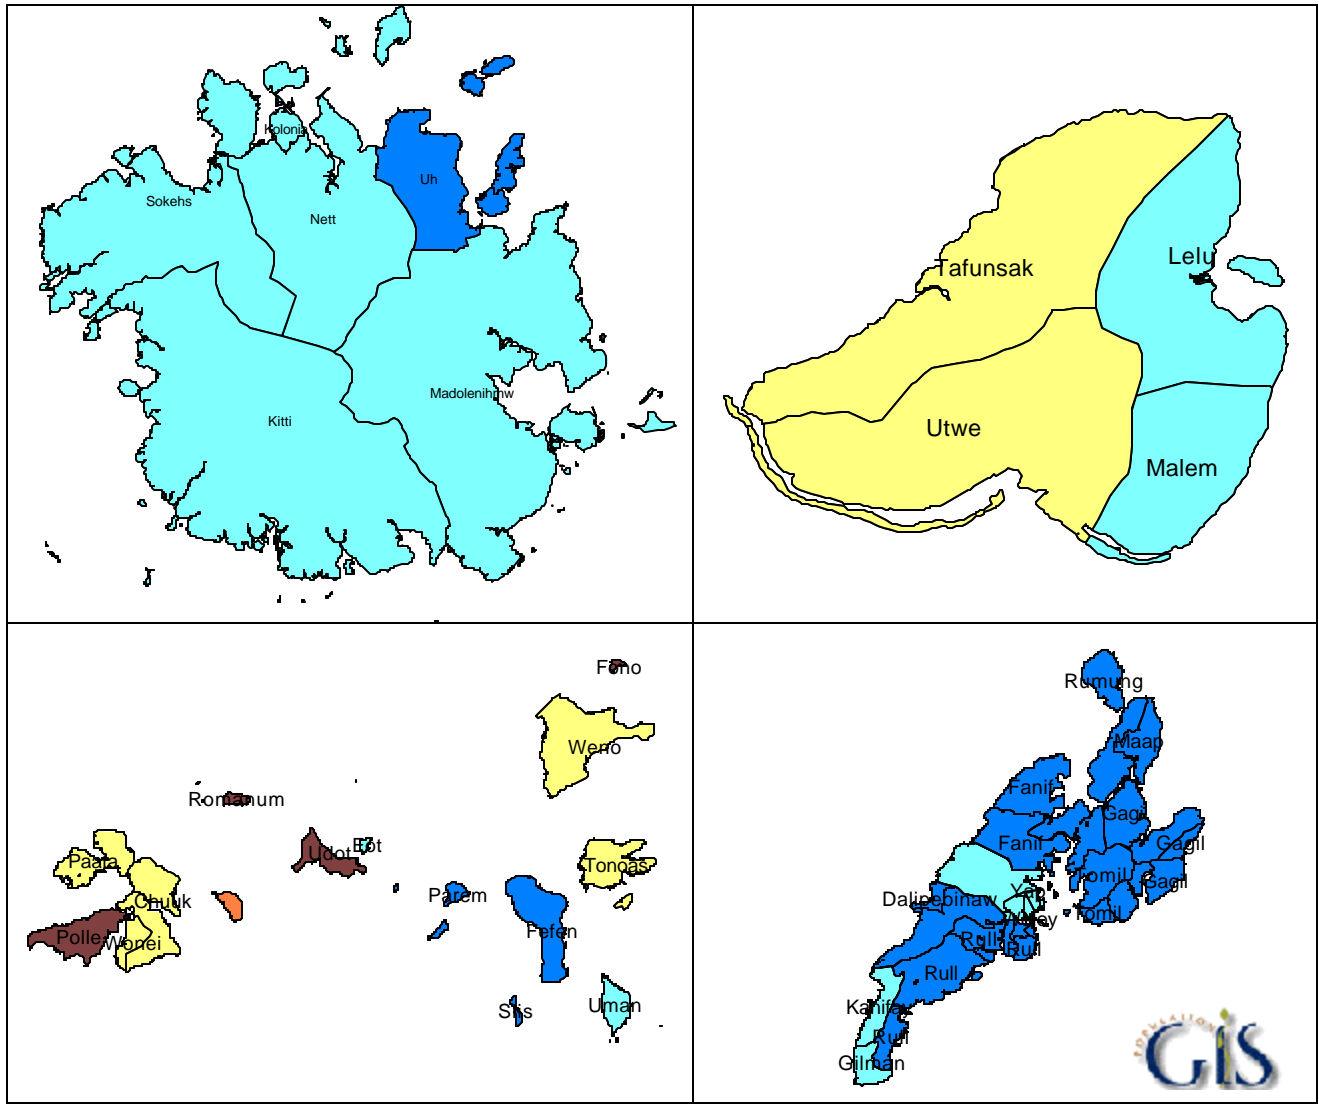

Unemployment Rate by Municipality (%): 2000 Census

The color of the maps corresponds to level of unemployment. Yellow shaded areas indicate where level of unemployment equals to or above the national average by more than 18 percentage points, blue shaded areas indicate where level of unemployment is below the national average, and orange or brown shaded areas indicate where level of unemployment is above the national average by more than 18 percentage points.

Unemployment rate (%) by Municipality