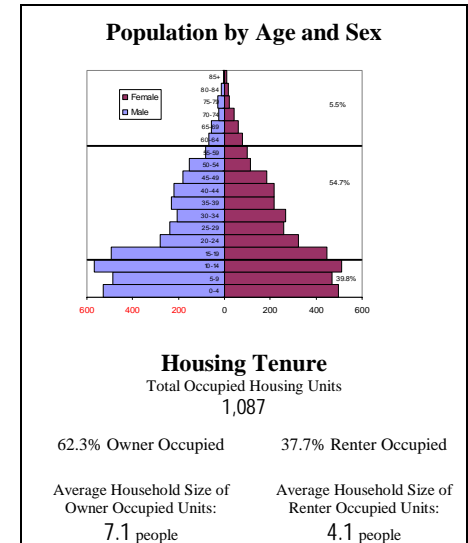

# Census 2000: Kosrae Profile

## Population by municipality

The color of areas on map corresponds to the population size. The lighter the color the smaller the population size and vice versa.

### POPULATION by Municipalities

- 2,591
- 2,457
- 1,571
- 1,067