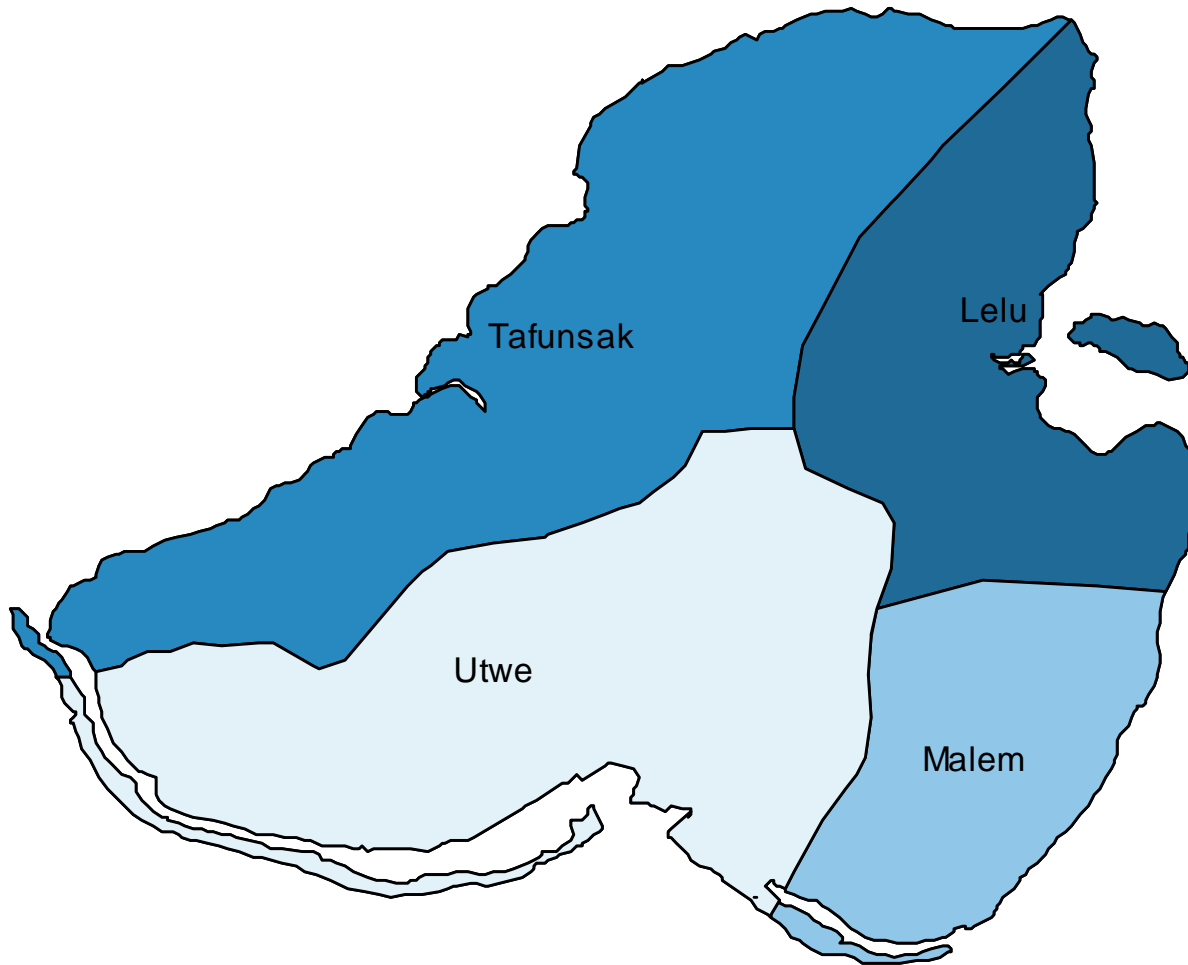

# Census 2000: Kosrae Profile

## Population by municipality

The color of areas on map corresponds to the population size. The lighter the color the smaller the population size and vice versa.

### POPULATION by Municipalities

- 2,591
- 2,457
- 1,571
- 1,067