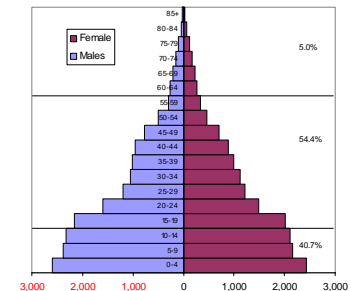

Census 2000: Pohnpei Profile

Population by municipality

Population by Age and Sex

Distribution by Ethnicity

Housing Tenure

Total Occupied Housing Units
5,630

89.9% Owner Occupied	10.1% Renter Occupied
Average Household Size of Owner Occupied Units: 6.2 people	Average Household Size of Renter Occupied Units: 4.4 people

The color of areas on map corresponds to the population size. The lighter the color the smaller the population size and vice versa.

Population by Municipality