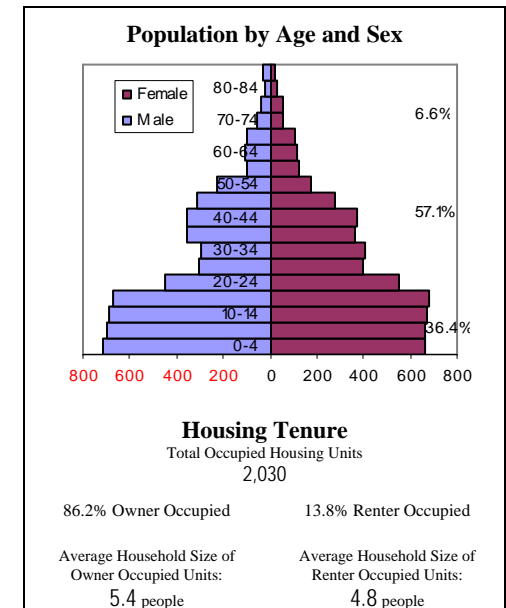

# Census 2000: Yap Profile

The color of areas on map corresponds to the population size. The lighter the color the smaller the population size and vice versa.