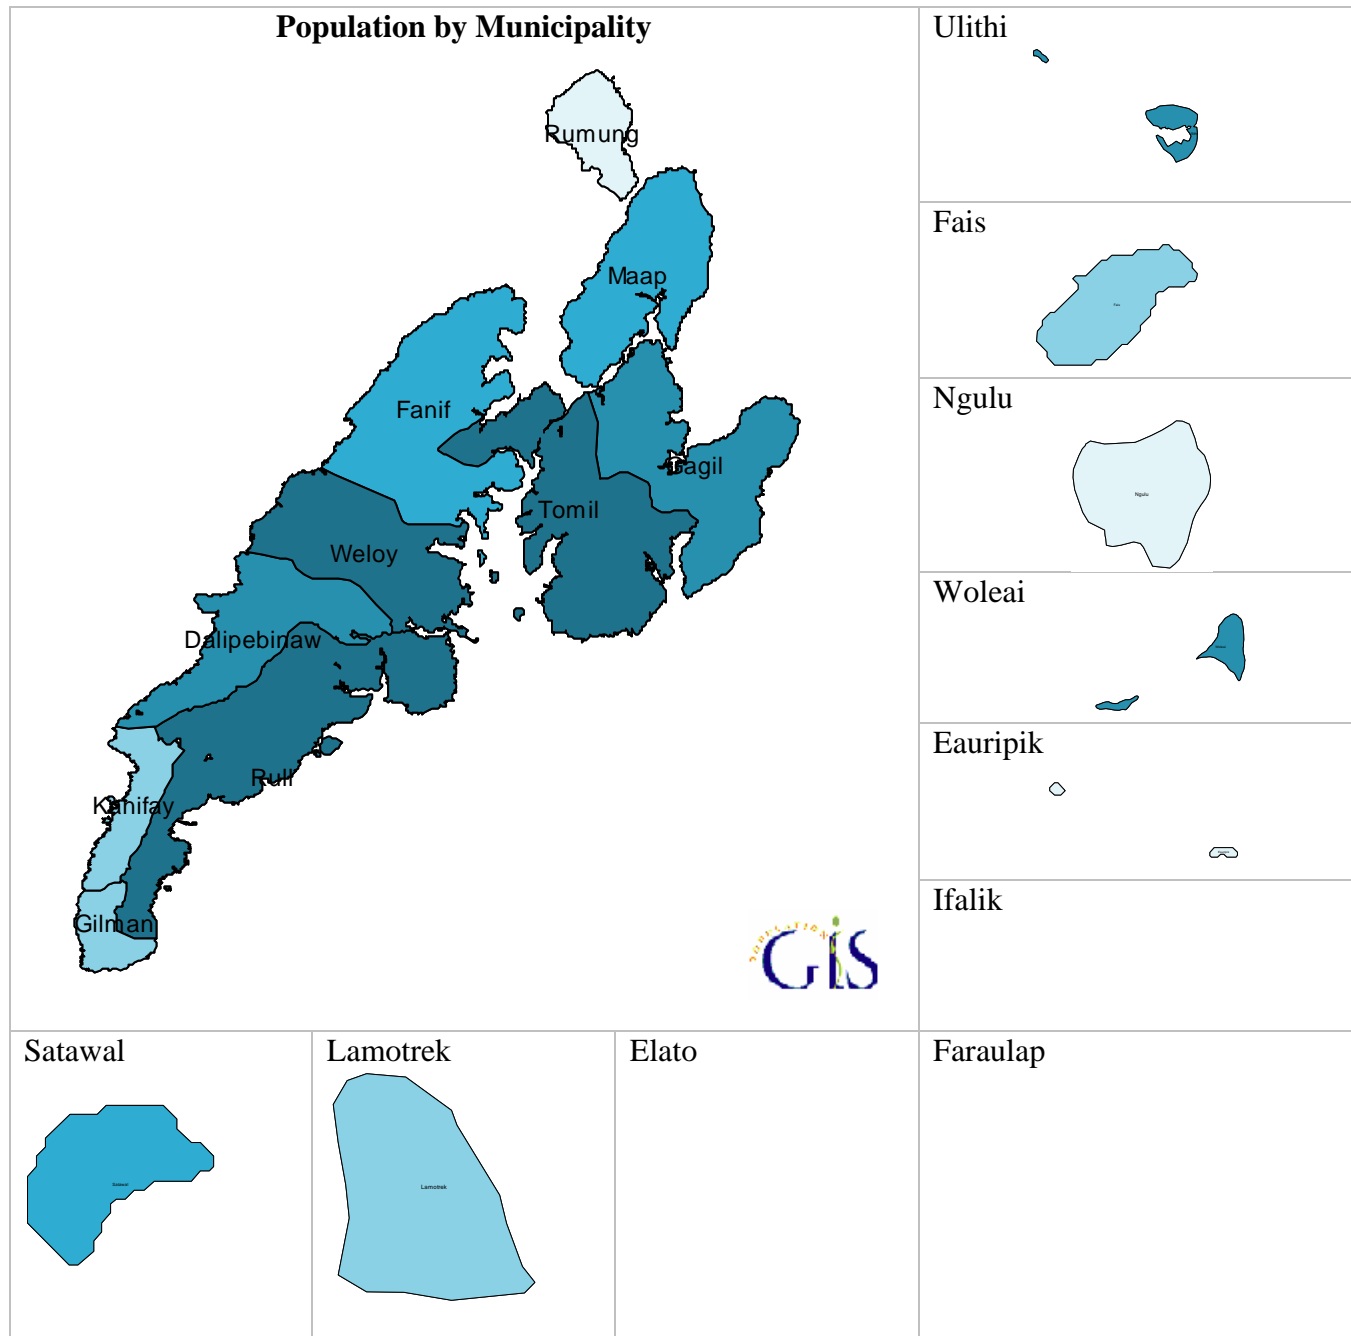

# Census 2000: Yap Profile

The color of areas on map corresponds to the population size. The lighter the color the smaller the population size and vice versa.