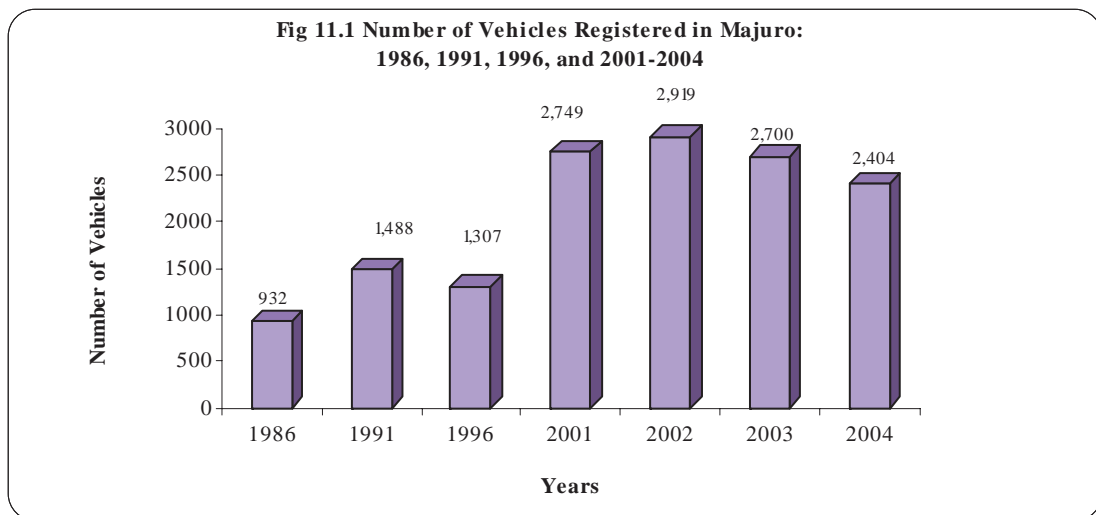

Table 11.1 No. of Vehicles Registered by Type in Majuro: 1986,1991, 1996, and 2001-2004

Type	1986	1991	1996	2001	2002	2003	2004
Car	525	806	567	1,614	1,647	1,602	1,531
Jeep	20	24	28	80	89	74	55
Station Wagon	0	0	34	72	97	100	66
Mini Pick-up	0	43	12	19	37	15	8
Mini Van	0	0	30	60	40	54	34
Scooter/Motor Cycle	10	42	16	38	32	41	20
Pick-up	258	498	369	530	566	452	415
Van	65	38	126	115	117	119	62
Bus	4	4	7	48	58	36	28
Truck	50	33	48	80	135	113	97
Heavy Equipment	0	0	70	93	101	94	88
Total	932	1,488	1,307	2,749	2,919	2,700	2,404

This total is inclusive of government vehicles.

Source: Traffic Investigation Division, Department of Public Safety, Majuro, RMI

Table 11.2 No. of Vehicles Registered by Type in Ebeye 2001-2004

Type	2001	2002	2003	2004
Car	68	27	30	24
Jeep	3	4	5	6
Station Wagon	2	2	3	0
Mini Pick-up	0	3	4	3
Mini Van	14	4	5	2
Motor Cycle/Scooter	9	3	6	2
Pick-up	81	80	78	64
Van	0	6	4	8
Bus	6	6	7	5
Truck	8	6	2	29
Heavy Equipment	3	14	9	13
Total	194	155	153	156