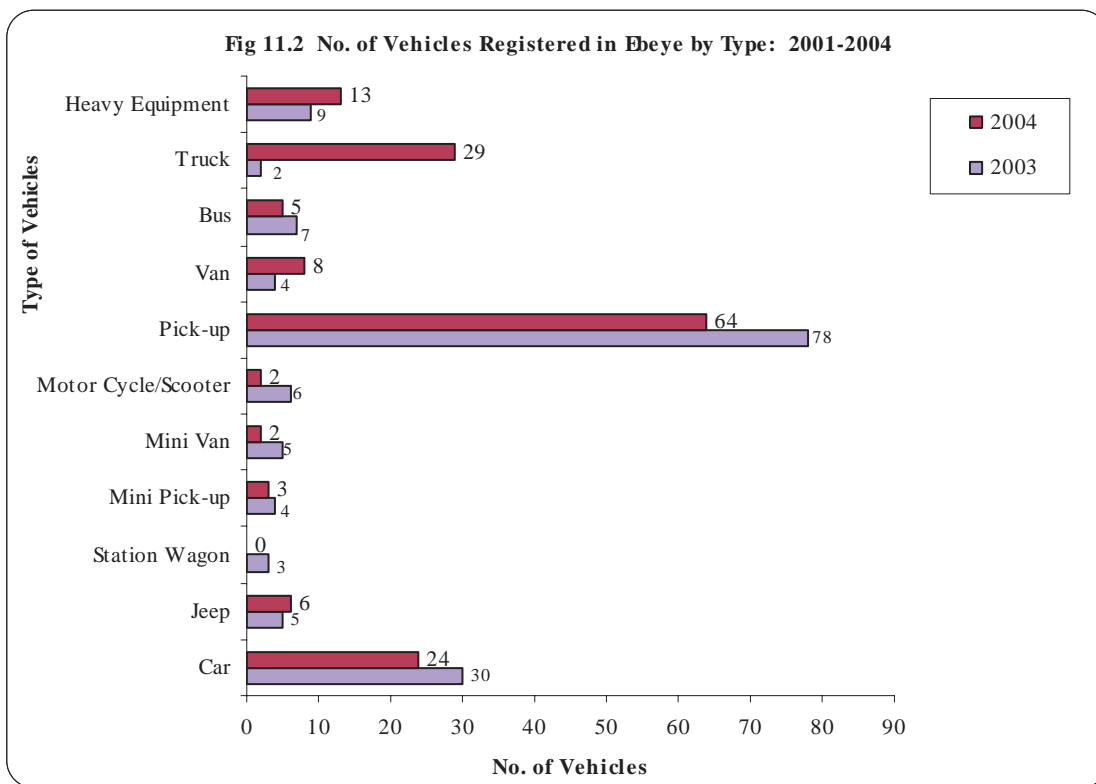

Table 11.1 No. of Vehicles Registered by Type in Majuro: 1986,1991, 1996, and 2001-2004

Type	1986	1991	1996	2001	2002	2003	2004
Car	525	806	567	1,614	1,647	1,602	1,531
Jeep	20	24	28	80	89	74	55
Station Wagon	0	0	34	72	97	100	66
Mini Pick-up	0	43	12	19	37	15	8
Mini Van	0	0	30	60	40	54	34
Scooter/Motor Cycle	10	42	16	38	32	41	20
Pick-up	258	498	369	530	566	452	415
Van	65	38	126	115	117	119	62
Bus	4	4	7	48	58	36	28
Truck	50	33	48	80	135	113	97
Heavy Equipment	0	0	70	93	101	94	88
Total	932	1,488	1,307	2,749	2,919	2,700	2,404

This total is inclusive of government vehicles.

Source: Traffic Investigation Division, Department of Public Safety, Majuro, RMI

Table 11.2 No. of Vehicles Registered by Type in Ebeye 2001-2004

Type	2001	2002	2003	2004
Car	68	27	30	24
Jeep	3	4	5	6
Station Wagon	2	2	3	0
Mini Pick-up	0	3	4	3
Mini Van	14	4	5	2
Motor Cycle/Scooter	9	3	6	2
Pick-up	81	80	78	64
Van	0	6	4	8
Bus	6	6	7	5
Truck	8	6	2	29
Heavy Equipment	3	14	9	13
Total	194	155	153	156

Source: National Police, Ebeye

Table 11.3 No. of Government Vehicles Registered by Type in Majuro: 2001-2004

Type	2001	2002	2003	2004
Car	67	55	94	87
Jeep	4	4	3	3
Station Wagon	6	1	4	0
Mini Pick-up	2	2	0	0
Mini Van	3	1	5	4
Scooter/Motor Cycle	1	0	2	3
Pick-up	62	41	72	68
Van	33	11	43	15
Bus	21	18	40	20
Truck	7	15	22	13
Heavy Equipment	8	6	2	9
Total	214	154	287	222

Source: Traffic Investigation Division, Department of Public Safety, Majuro, RMI