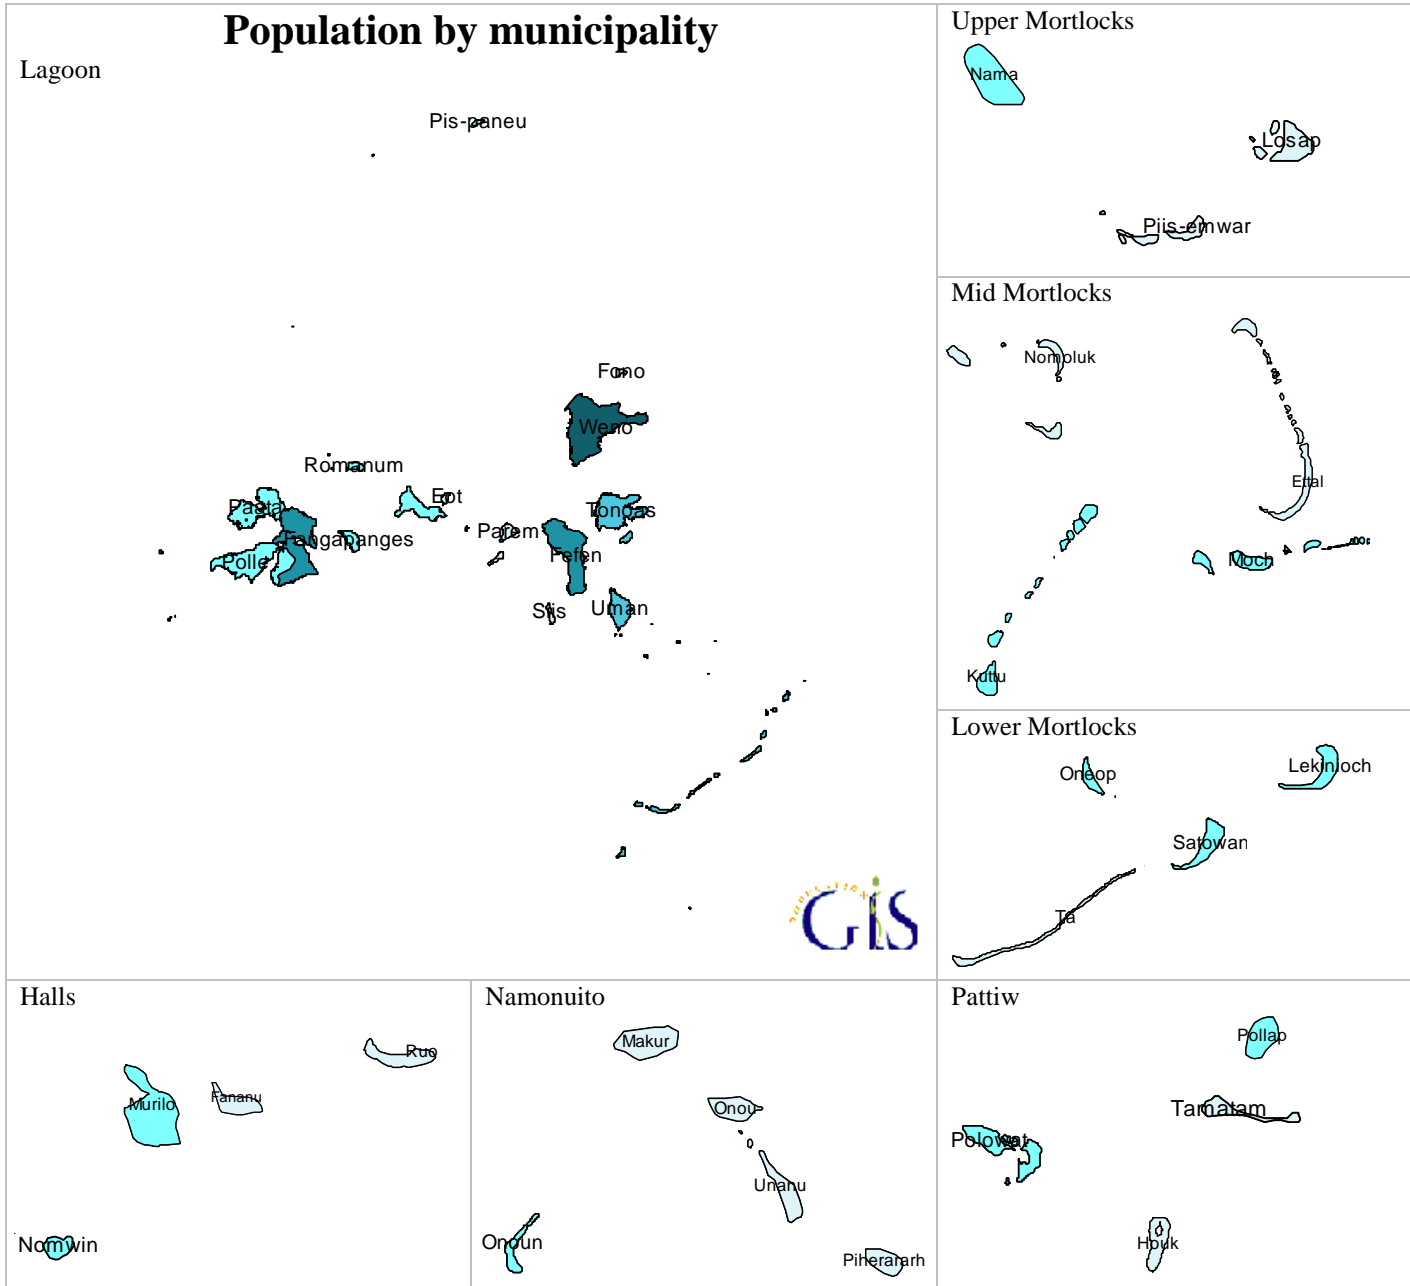

Census 2000: Chuuk Profile

The color of areas on map corresponds to the population size. The lighter the color the smaller the population size and vice versa.