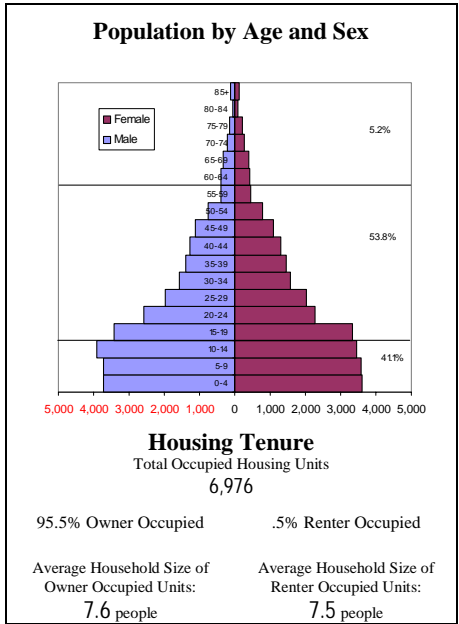

Census 2000: Chuuk Profile

The color of areas on map corresponds to the population size. The lighter the color the smaller the population size and vice versa.