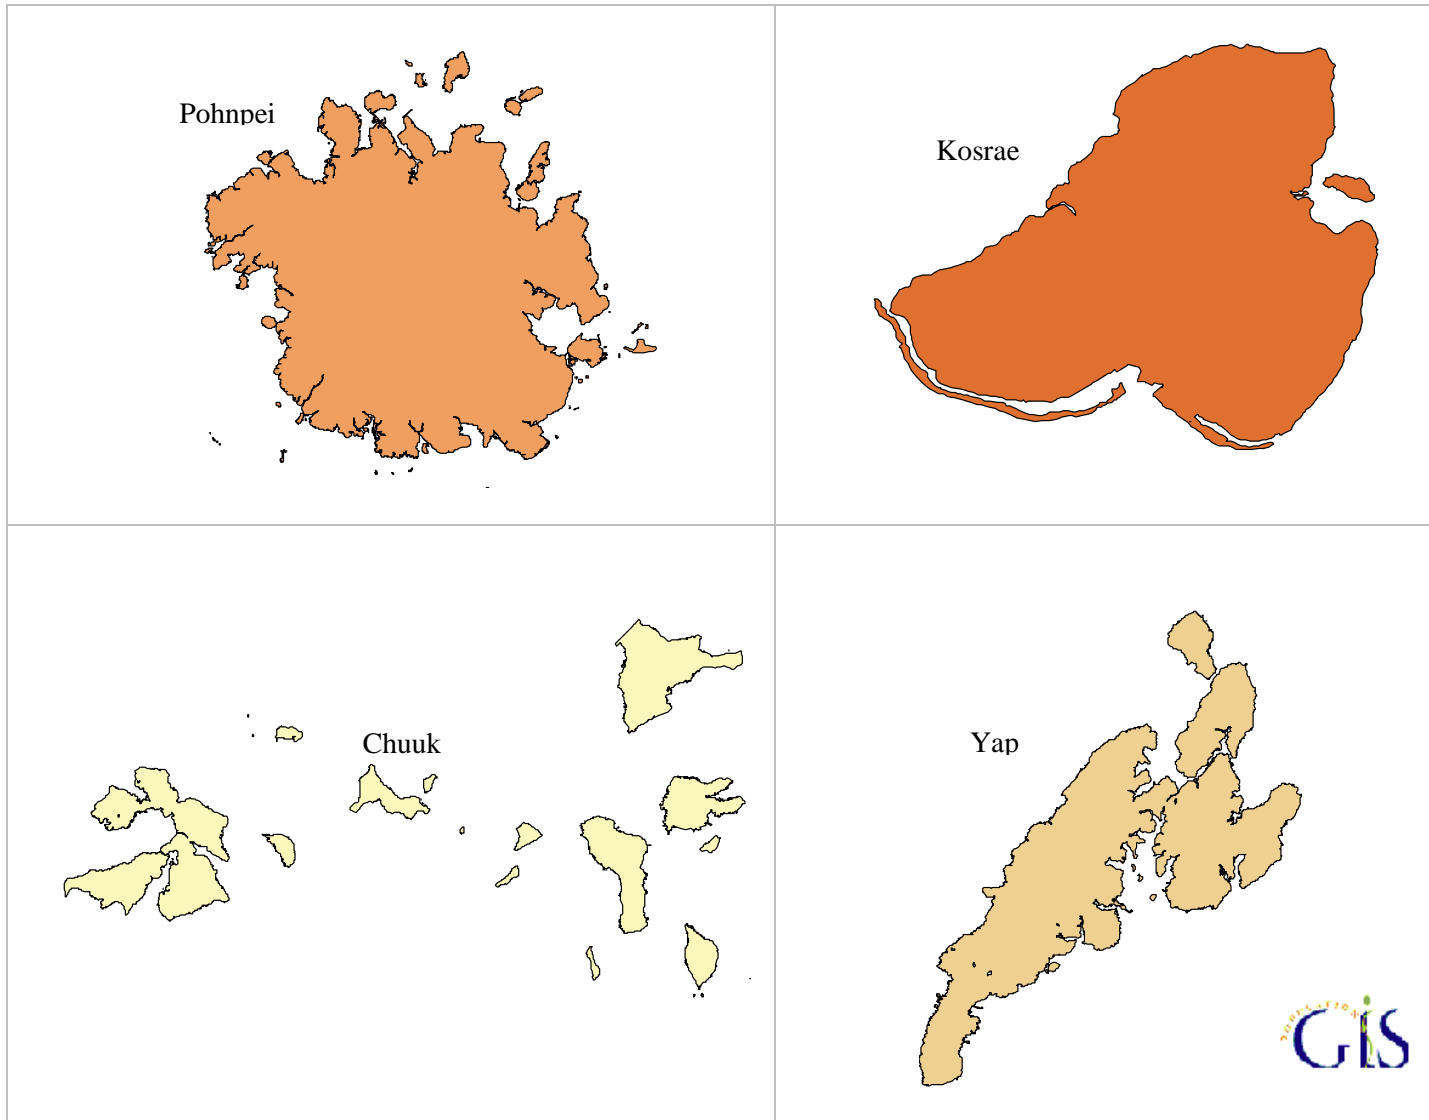

# Annual population growth rate\*by State: 2000 Census

The color of each area corresponds to the annual growth rate. The lighter the color the smaller the growth and vice versa.

Annual Growth Rate\*(%)  
by state

Note: \* For period 1994 to 2000.