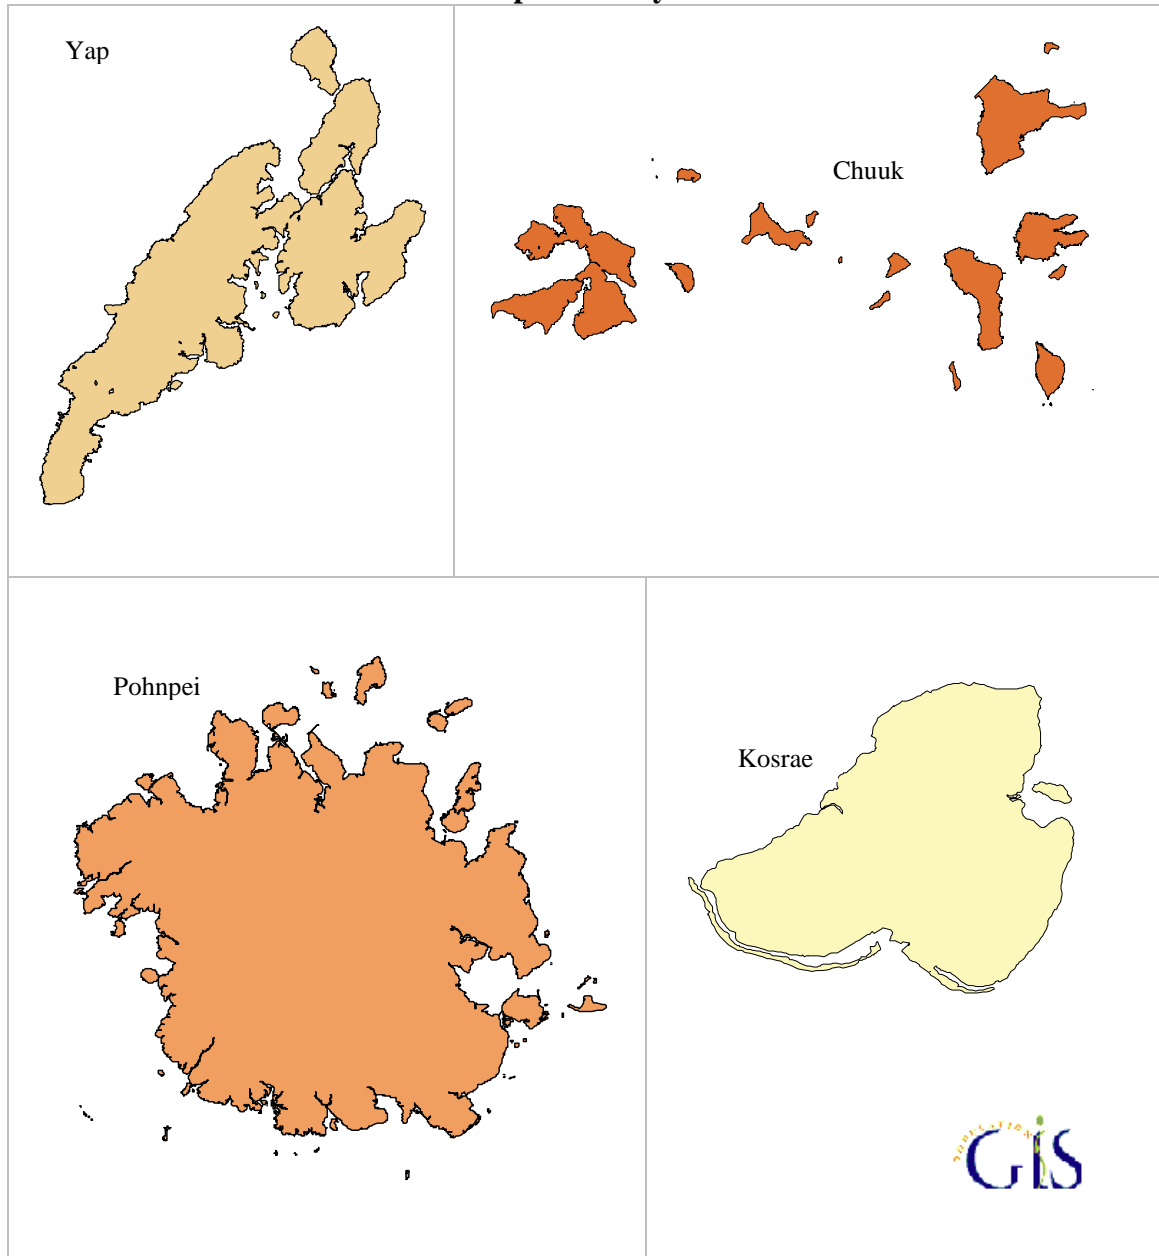

# Census 2000: FSM Profile

## Population by state

The color of areas on map corresponds to the population size. The lighter the color the smaller the population size and vice versa

### Population

By state