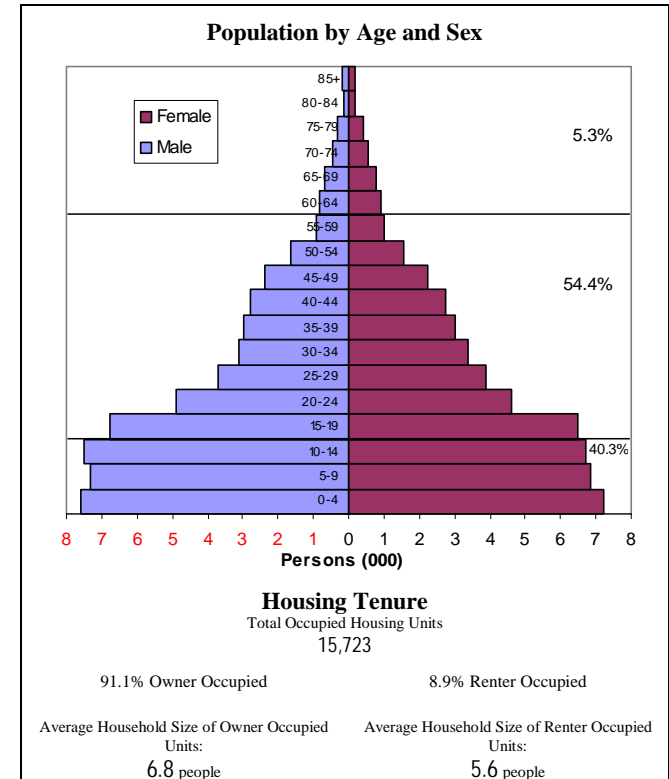

# Census 2000: FSM Profile

## Population by state

The color of areas on map corresponds to the population size. The lighter the color the smaller the population size and vice versa

### Population

By state