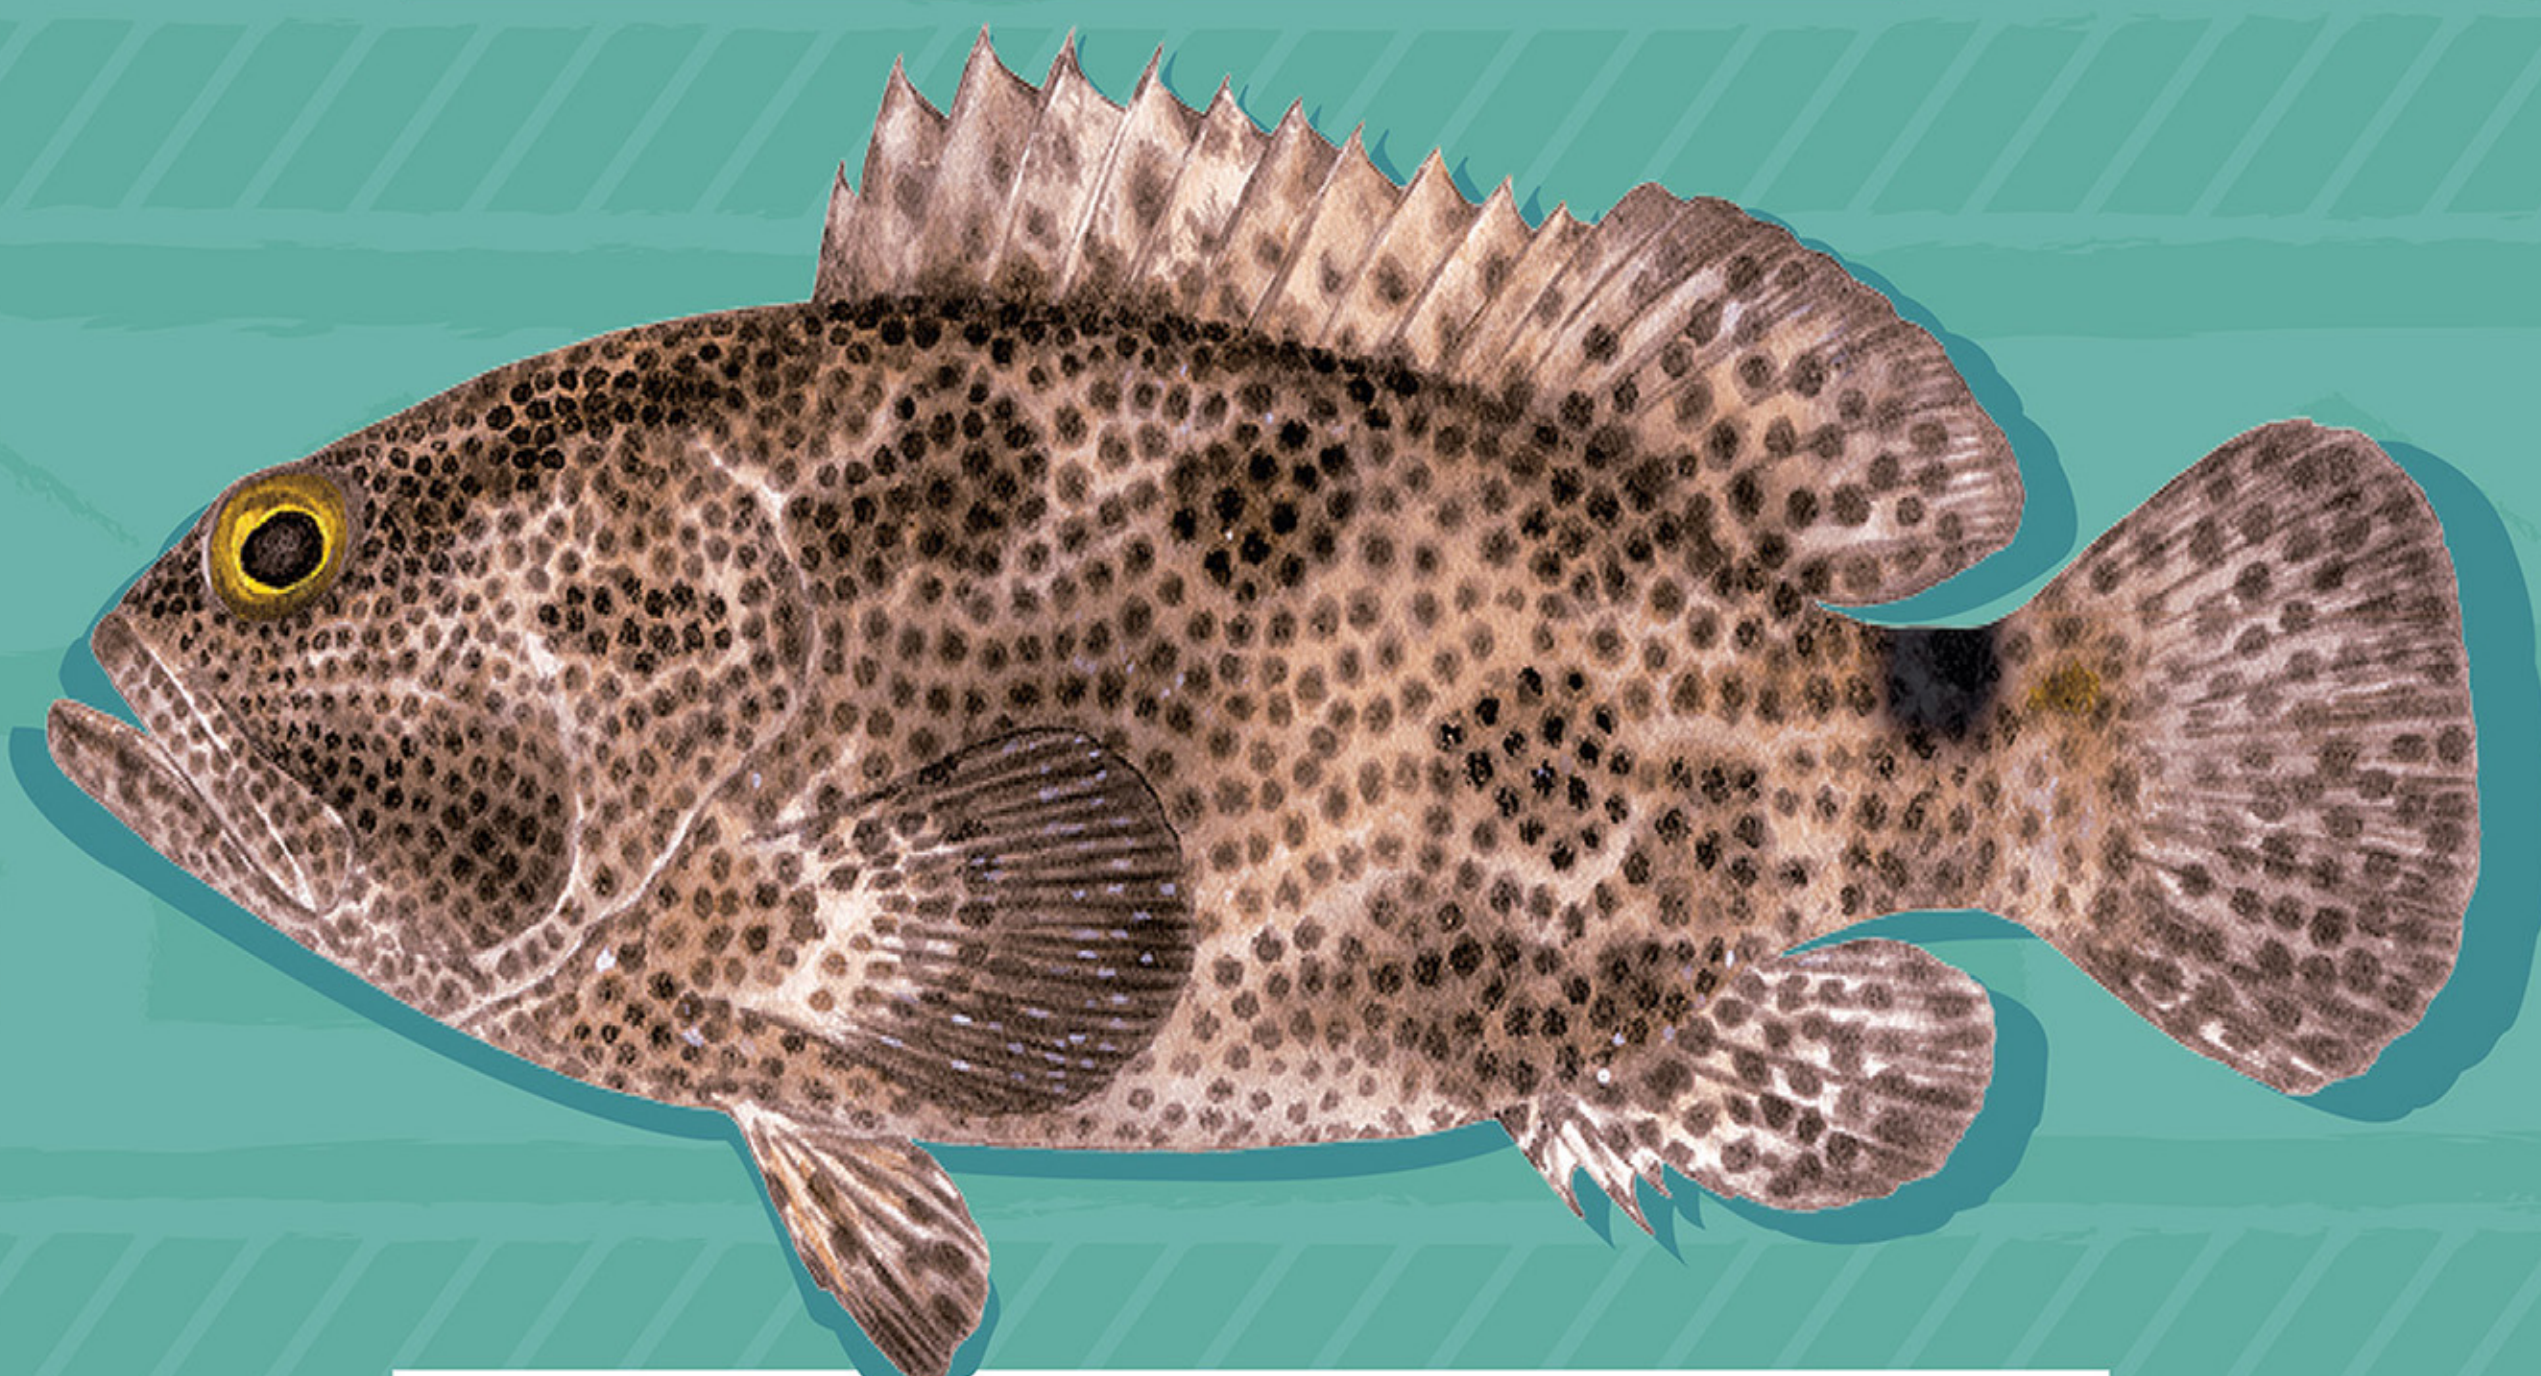

FAN ITACH CHUUK

# APASA APW ngeni **IKEKKAR** JANUARY 1 - APRIL 30

EKKEWE MARAMEN OSSOKUN

*Epinephelus fuscoguttatus*  
Brown-marbled grouper

*Plectropomus areolatus*  
Squaretail coral grouper

*Epinephelus maculatus*  
Highfin grouper

*Plectropomus leopardus*  
Leopard coral grouper

*Epinephelus polyphekadion*  
Camouflage grouper

*Plectropomus oligacanthus*  
Highfin coral grouper

*Epinephelus tauvina*  
Greasy grouper

*Variola albimarginata*  
White-edged lyretail

*Plectropomus laevis*  
Blacksaddled coral grouper

*Variola louti*  
Yellow-edged lyretail

Fish illustrations reproduced with permission from SPC & cChange, November 2021.